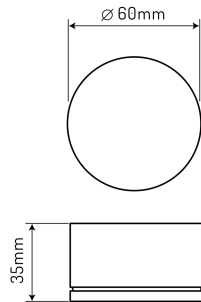

Manufacturer issues a 3-year warranty for this product.

The power supply system used allows for smooth adjustment of light intensity using an appropriate dimmer.

Voltage range and voltage type

Compatible with LED line® VARIANTE controllers with the TUYA system.

For indoor use

Ambient temperature suitable for operation

Name of the parameter	Value
Klasyfikacja GPC	10007021
Status	Aktywny (w sprzedaży)
Zawartość netto produktu	1
Jednostka gól	szt
Standby power	75 uW
Working power	51 W
Warranty (years)	5
Diameter	60 mm
RF frequency	2.4 GHz
RF distance	30 m

Name of the parameter	Value
Number of zones	1
Standby current	25 uA
Working current	17 mA
Output channels	1
Weight	80 g
Supply voltage range and voltage type	DC 3V 2*AAA
Ambient temperature suitable for operation	-20 ÷ 60 °C
Length	60 mm
Width	60 mm
Height	35 mm
Product code	476937